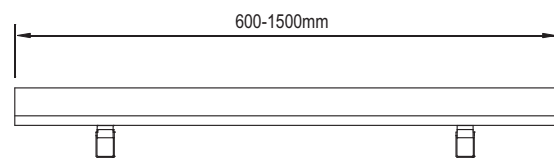

Dimensions

Product Code	Bled.30W	Bled.42W	Bled.54W	Bled.65W
LED #	24	36	48	60
Wattage (watts)	30	42	54	65
Input Voltage	240	240	240	240
CCT (K) standard	4000	4000	4000	4000
CRI	Ra>80	Ra>80	Ra>80	Ra>80
IP Protection	IP65	IP65	IP65	IP65
IK Protection	IK06	IK06	IK06	IK06
Weight (Kg)	3.60	5.20	6.90	8.50
Dimension: L x B x H (mm)	600x130x60	900x130x60	1200x130x60	1500x130x60