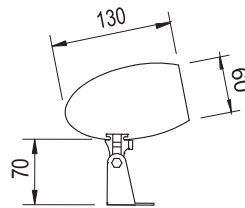

## Technical Data

- Body: Extruded Aluminum (marine grade)
- Optics: Narrow – Medium – Wide - Oval
- LED #: 24 – 36 – 48 – 60
- Wattage: 30 – 42 – 54 – 65 watts
- Lengths: 600 – 900 – 1200 – 1500mm
- Finishing: Powder Coat (Grey Standard)
- Mounting: Adjustable brackets (Standard)
- IP rating: IP65
- Voltage: 240V 50/60Hz
- Power Factor: > 0.9

## Dimensions

Product Code	Bled.30W	Bled.42W	Bled.54W	Bled.65W
LED #	24	36	48	60
Wattage (watts)	30	42	54	65
Input Voltage	240	240	240	240
CCT (K) standard	4000	4000	4000	4000
CRI	Ra>80	Ra>80	Ra>80	Ra>80
IP Protection	IP65	IP65	IP65	IP65
IK Protection	IK06	IK06	IK06	IK06
Weight (Kg)	3.60	5.20	6.90	8.50
Dimension: L x B x H (mm)	600x130x60	900x130x60	1200x130x60	1500x130x60