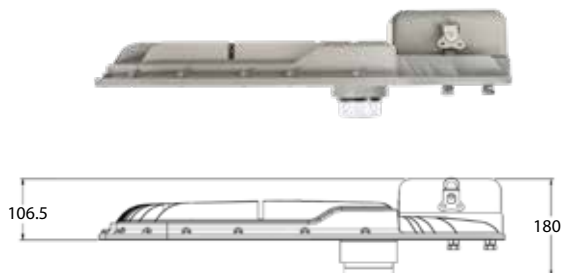

## Dimensions

## Technical Data

- Body:** High Pressure Marine Grade Die Cast Aluminum
- Optics:** Type 2 - 3 - 5
- LED:** CREE
- Wattage:** 60 - 70 - 75 - 80 - 100 - 120 - 140 - 150 Watts
- Finishing:** Powder Coat (Grey Standard)
- Mounting:** 9 - 15 Metres
- Fixing:** Side Spigot Mount (32 - 40mm OD)
- IP rating:** IP66
- IK rating:** IK06
- Voltage:** 220V - 240V 50/60Hz
- Power Factor:** >0.9