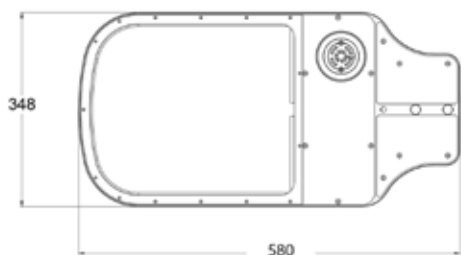

## Dimensions

## Technical Data

- Body:** High Pressure Marine Grade Die Cast Aluminum
- Optics:** Type 2 - 3 - 5
- LED:** CREE
- Wattage:** 60 - 70 - 75 - 80 - 100 - 120 - 140 - 150 Watts
- Finishing:** Powder Coat (Grey Standard)
- Mounting:** 9 - 15 Metres
- Fixing:** Side Spigot Mount (32 - 40mm OD)
- IP rating:** IP66
- IK rating:** IK06
- Voltage:** 220V - 240V 50/60Hz
- Power Factor:** >0.9