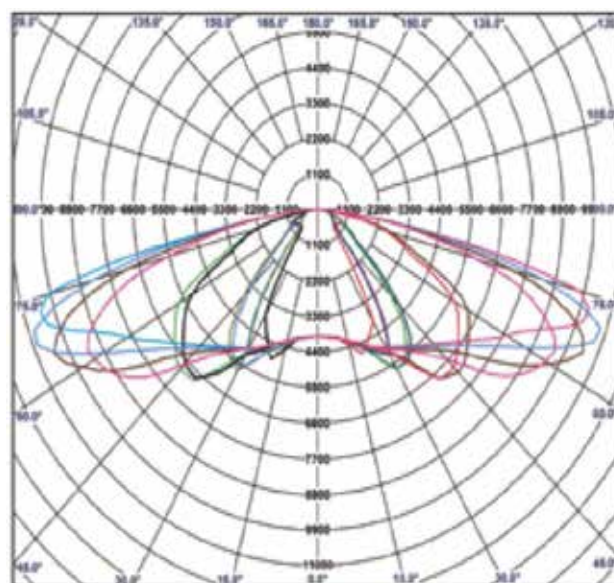

## Dimensions

## Technical Data

- Body:** High Pressure Marine Grade Die Cast Aluminum
- Optics:** Type 2 - 3 - 5
- LED:** CREE
- Wattage:** 60 - 70 - 75 - 80 - 100 - 120 - 140 - 150 Watts
- Finishing:** Powder Coat (Grey Standard)
- Mounting:** 9 - 15 Metres
- Fixing:** Side Spigot Mount (32 - 40mm OD)
- IP rating:** IP66
- IK rating:** IK06
- Voltage:** 220V - 240V 50/60Hz
- Power Factor:** >0.9

## Photometric Design Data