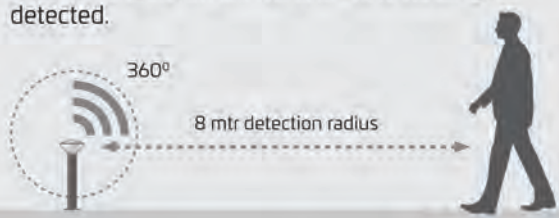

SolSolution Halo IK10⁺

The Aldridge SolSolution Halo vandal resistant to IK10⁺ offers exceptional dusk to dawn lighting for urban locations or places where vandalism may be a concern.

The premium product lamp housing is manufactured from moulded UV protected SLX Lexan. The marine grade aluminium bollard is powder coated and comes with tamper proof, stainless steel security fixings. The bollard is also available in 304/316 grade stainless steel.

Combined with the IK10⁺ certification for impact resistance and IP68 submersible waterproof rating, the SolSolution Halo vandal resistant bollard is safeguarded from the environment and deliberate acts of vandalism or theft.

The bollard has an invisible 360° radar sensor to detect movement, increasing the lamp's output as you approach and dimming as you pass, ensuring maximum output is available only when required while still providing ambient light, extending the battery charge when full output is not necessary.

Mode of Operation

Automatic dusk to dawn lighting. The 360° sensor detects movement, increasing the LED output to 100% as you approach, remaining at 100% while movement is detected. The lamp will dim to 30% output (variable) when movement is no longer detected.