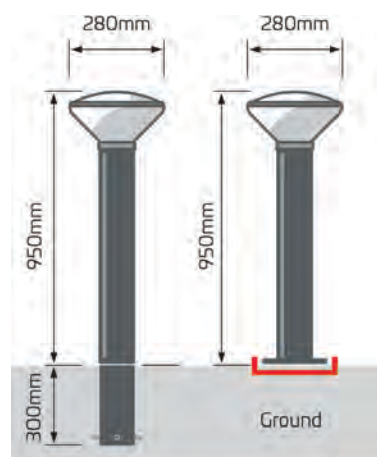

Stainless Steel Tamper-proof
Security Fixings

Dimensions

Inground

Surface mount

Reinforced baseplate

Features

- Superior theft and vandal resistant features IK10+ rated. 2.5 times the impact resistance of standard IK10 testing
- Submersible flood rated (IP68, IPx6, IP6x)
- Exceptional light output - Dusk until dawn
- Premium LiFeP04 battery
- Microwave motion sensor
- Anodised marine grade aluminum pole.
- Optional 316/304 grade stainless steel pole
- AS/NZS 1158.3.1-PP5 (P4) compliant
- Unaffected by mains power outages
- Stainless steel tamper proof fixings
- Bolt down or inground poles
- 5 year warranty for faulty workmanship or component failure not influenced by external means

**2.5 times
the impact
resistance of
standard IK10**

Technical Data

- **Body:** Anodised marine grade aluminum
- **Height:** 950mm
- **Diameter:** 155mm
- **Wattage:** 6.3W
- **Finishing:** Powder Coat (Black Standard)
- **Fixing:** Surface Mount
- **IP rating:** IP68
- **IK rating:** IK10+
- **Diffuser:** Clear Polycarbonate
- **Solar Panel Wattage:** 6.3W
- **LED Output:** 5W
- **Lumen Output:** 560 lm
- **Battery Type:** LiFeP04
- **Battery Specifications:** 12AH 3.2V (38.4Wh)
- **Autonomy:** > 7 nights
- **Colour Temp:** (CCT) 5000k
- **Fixture Size:** 280mm dia x 160mm
- **Light Source:** Premium directional LED modules
- **Recharge:** 5 hours
- **Mounting Height:** 950mm
- **Mounting:** Post, wall, or column
- **Finish:** UV stabilised moulded SLX Lexan
- **Warranty Period:** 5 years