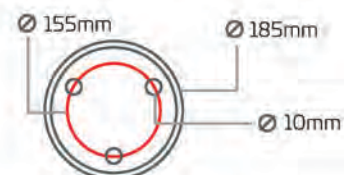

Reinforced baseplate